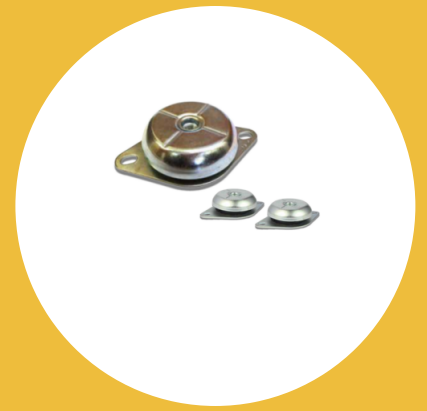

VFM-633510-3-M10 Flanged Mount

Item # VFM-633510-3-M10 Flanged Mount

Specifications

A (mm)	63
B (mm)	35
CF (Metric)	76 - 90
F x M	9 x 14
G (mm)	50
L (mm)	110
Max Load (kg)	100
P (mm)	M10
S (mm)	2.5

[Request for Quote](#)