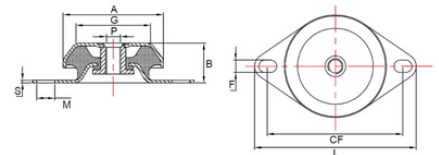

VFM-633510-3-M10 Flanged Mount

Item # VFM-633510-3-M10 Flanged Mount

Specifications

A (mm)	63
B (mm)	35
CF (Metric)	76 - 90
F x M	9 x 14
G (mm)	50
L (mm)	110
Max Load (kg)	100
P (mm)	M10
S (mm)	2.5

[Request for Quote](#)