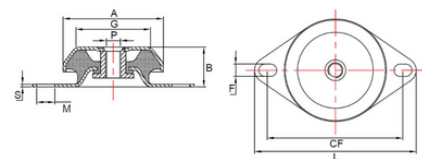

VFM-633510-4-M10 Flanged Mount

Item # VFM-633510-4-M10 Flanged Mount

Specifications

A (mm)	63
B (mm)	35
CF (Metric)	76 - 90
F x M	9 x 14
G (mm)	50
L (mm)	110
Max Load (kg)	130
P (mm)	M10
S (mm)	2.5

[Request for Quote](#)