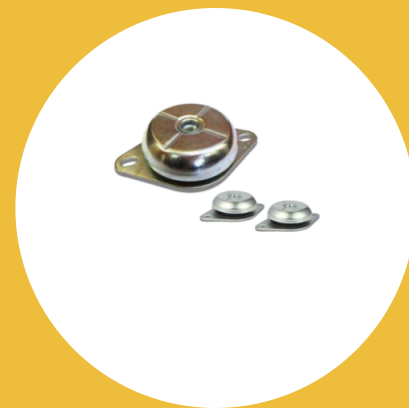

VFM-633510-4-M10 Flanged Mount

Item # VFM-633510-4-M10 Flanged Mount

Specifications

A (mm)	63
B (mm)	35
CF (Metric)	76 - 90
F x M	9 x 14
G (mm)	50
L (mm)	110
Max Load (kg)	130
P (mm)	M10
S (mm)	2.5

[Request for Quote](#)