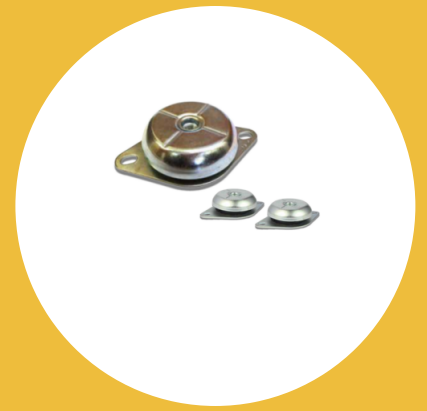

VFM-633512-2-M12 Flanged Mount

Item # VFM-633512-2-M12 Flanged Mount

Specifications

A (mm)	63
B (mm)	35
CF (Metric)	76 - 90
F x M	9 x 14
G (mm)	50
L (mm)	110
P (mm)	M12
S (mm)	2.5
Max Load (kg)	60

[Request for Quote](#)