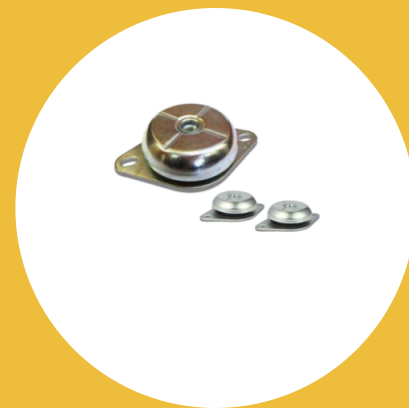

VFM-633512-3-M12 Flanged Mount

Item # VFM-633512-3-M12 Flanged Mount

Specifications

A (mm)	63
B (mm)	35
CF (Metric)	76 - 90
F x M	9 x 14
G (mm)	50
L (mm)	110
P (mm)	M12
S (mm)	2.5
Max Load (kg)	100

[Request for Quote](#)