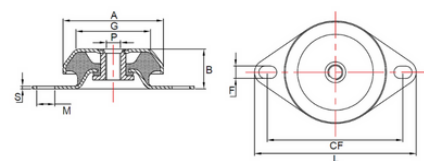

VFM-633512-3-M12 Flanged Mount

Item # VFM-633512-3-M12 Flanged Mount

Specifications

A (mm)	63
B (mm)	35
CF (Metric)	76 - 90
F x M	9 x 14
G (mm)	50
L (mm)	110
P (mm)	M12
S (mm)	2.5
Max Load (kg)	100

[Request for Quote](#)