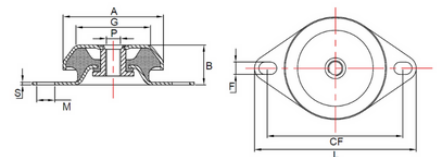

Specifications

A (mm)	63
B (mm)	35
CF (Metric)	76 - 90
F x M	9 x 14
G (mm)	50
L (mm)	110
P (mm)	M12
S (mm)	2.5
Max Load (kg)	175