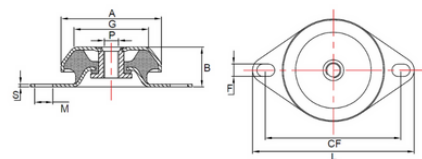

VFM-633512-6-M12 Flanged Mount

Item # VFM-633512-6-M12 Flanged Mount

Specifications

A (mm)	63
B (mm)	35
CF (Metric)	76 - 90
F x M	9 x 14
G (mm)	50
L (mm)	110
P (mm)	M12
S (mm)	2.5
Max Load (kg)	225

[Request for Quote](#)