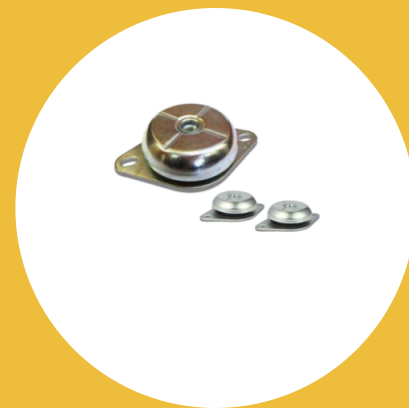

VFM-633512-6-M12 Flanged Mount

Item # VFM-633512-6-M12 Flanged Mount

Specifications

A (mm)	63
B (mm)	35
CF (Metric)	76 - 90
F x M	9 x 14
G (mm)	50
L (mm)	110
P (mm)	M12
S (mm)	2.5
Max Load (kg)	225

[Request for Quote](#)