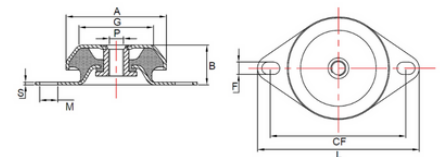

VFM-6535-50-M12 Flanged Mount

Item # VFM-6535-50-M12 Flanged Mount

Specifications

A (mm)	65
B (mm)	35
CF (Metric)	100
F x M	15 x 11
G (mm)	45
L (mm)	120
Max Load (kg)	80
P (mm)	M12
S (mm)	3

[Request for Quote](#)