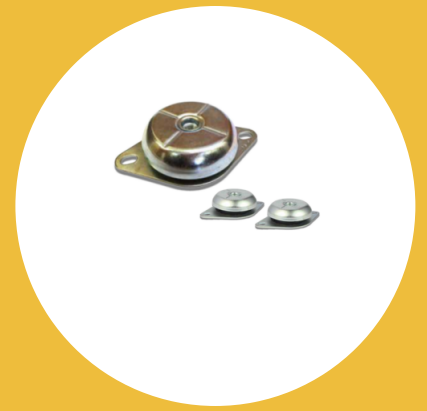

VFM-773012-60-M12 Flanged Mount

Item # VFM-773012-60-M12 Flanged Mount

Specifications

A (mm)	77
B (mm)	30
CF (Metric)	108 - 110
F x M	9
G (mm)	60
L (mm)	135
P (mm)	M12
S (mm)	3
Max Load (kg)	275

[Request for Quote](#)