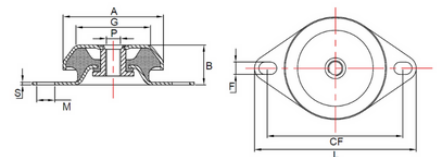

VFM-773012-60-M12 Flanged Mount

Item # VFM-773012-60-M12 Flanged Mount

Specifications

A (mm)	77
B (mm)	30
CF (Metric)	108 - 110
F x M	9
G (mm)	60
L (mm)	135
P (mm)	M12
S (mm)	3
Max Load (kg)	275

[Request for Quote](#)