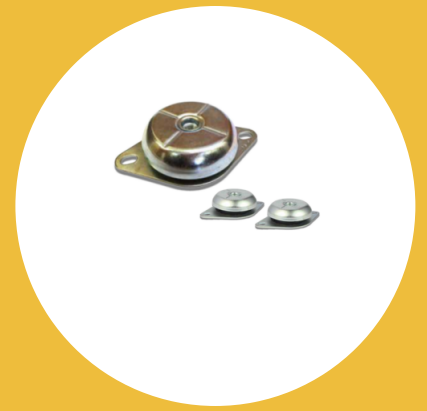

VFM-833510-40-M10 Flanged Mount

Item # VFM-833510-40-M10 Flanged Mount

Specifications

A (mm)	83
B (mm)	35
CF (Metric)	108 - 110
F x M	11
G (mm)	65
L (mm)	135
Max Load (kg)	70
P (mm)	M10
S (mm)	3

[Request for Quote](#)