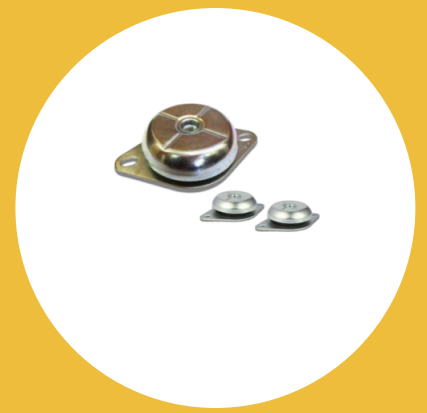

VFM-833510-60-M10 Flanged Mount

Item # VFM-833510-60-M10 Flanged Mount

Specifications

A (mm)	83
B (mm)	35
CF (Metric)	108 - 110
F x M	11
G (mm)	65
L (mm)	135
Max Load (kg)	190
P (mm)	M10
S (mm)	3

[Request for Quote](#)