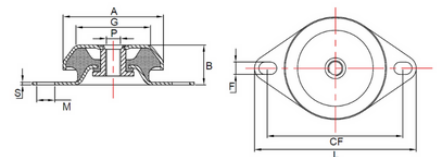

VFM-933510-60-M10 Flanged Mount

Item # VFM-933510-60-M10 Flanged Mount

Specifications

A (mm)	93
B (mm)	35
CF (Metric)	122 - 124
F x M	10
G (mm)	70
L (mm)	144
Max Load (kg)	320
P (mm)	M10
S (mm)	2.5

[Request for Quote](#)