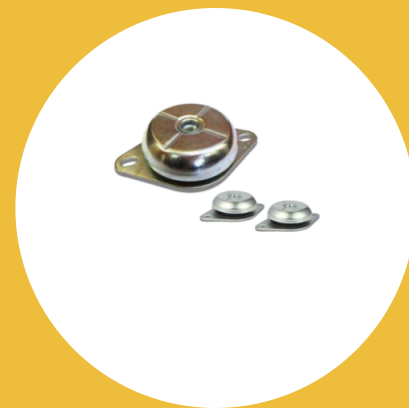

VFM-933512-45-M12 Flanged Mount

Item # VFM-933512-45-M12 Flanged Mount

Specifications

A (mm)	93
B (mm)	35
CF (Metric)	122 - 124
F x M	10
G (mm)	70
L (mm)	144
P (mm)	M12
S (mm)	2.5
Max Load (kg)	200

[Request for Quote](#)