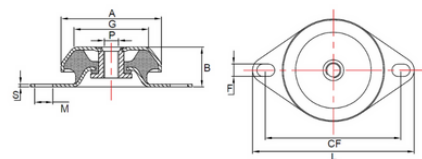

VFM-933512-45-M12 Flanged Mount

Item # VFM-933512-45-M12 Flanged Mount

Specifications

A (mm)	93
B (mm)	35
CF (Metric)	122 - 124
F x M	10
G (mm)	70
L (mm)	144
P (mm)	M12
S (mm)	2.5
Max Load (kg)	200

[Request for Quote](#)