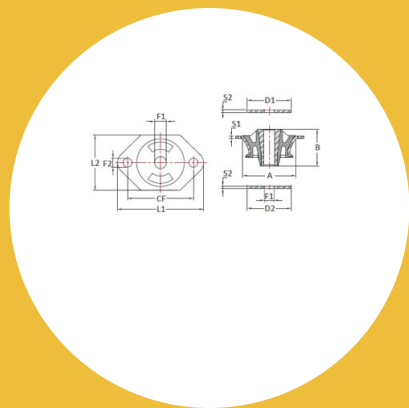

# VKO-201-125 Conical Mount

Item # VKO-201-125 Conical Mount

## Specifications

Manufacturer	RPM Mechanical Inc.
Holes	2
Hole Size (in)	0.44
Hole Size (mm)	11
Element Width (in)	2.37
Element Width (mm)	60
Height (in)	1.78
Height (mm)	45
Overall Width (in)	2.68
Overall Width (mm)	68
Overall Length (in)	4.18
Overall Length (mm)	106
CF (in)	3.07 -3.30

## Specifications (Continued)

CF (Metric)	78-84
Center Hole (in)	0.48
Center Hole (mm)	12
Durometer	60
Max Radial Static Load Rating (lbs)	275.58
Max Radial Static Load Rating (kg)	125
Deflection at Rated Load (in)	0.18
Deflection at Rated Load (mm)	4.5