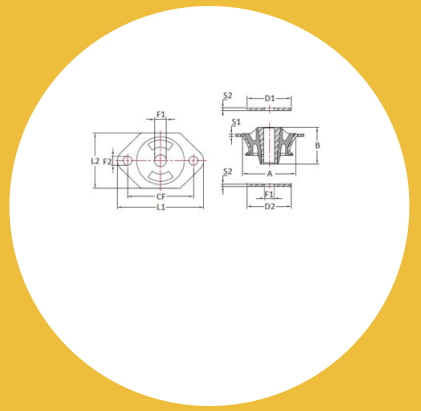

VKO-201-125 Conical Mount

Item # VKO-201-125 Conical Mount

Specifications (Continued)

CF (Metric)	78-84
Center Hole (in)	0.48
Center Hole (mm)	12
Durometer	60
Max Radial Static Load Rating (lbs)	275.58
Max Radial Static Load Rating (kg)	125
Deflection at Rated Load (in)	0.18
Deflection at Rated Load (mm)	4.5

[Request for Quote](#)

[Contact Us](#)

USA
4392 Broadway
Depew, NY 14043

Canada
2290 Industrial Street
Burlington, Ontario
L7P 1A1

888.842.5668

905.335.5523

info@rpmrubberparts.com