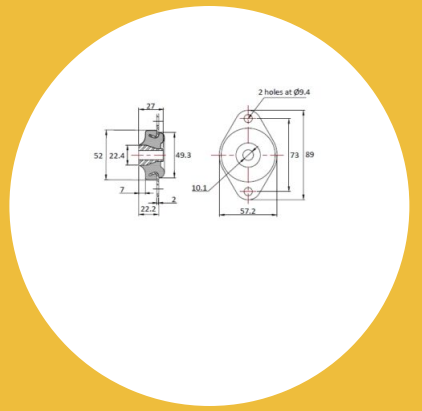

VKO-202-120 Conical Mount

Item # VKO-202-120 Conical Mount

Specifications

Manufacturer	RPM Mechanical Inc.
Holes	2
Hole Size (in)	0.38
Hole Size (mm)	9.4
Element Width (in)	1.95
Element Width (mm)	49.3
Height (in)	1.07
Height (mm)	27
Overall Width (in)	2.26
Overall Width (mm)	57.2
Overall Length (in)	3.51
Overall Length (mm)	89
CF (in)	2.88

Item # VKO-202-120 Conical Mount

Specifications (Continued)

CF (Metric)	73
Center Hole (in)	0.4
Center Hole (mm)	10.1
Durometer	70
Max Radial Static Load Rating (lbs)	264.56
Max Radial Static Load Rating (kg)	120
Deflection at Rated Load (in)	0.16
Deflection at Rated Load (mm)	4