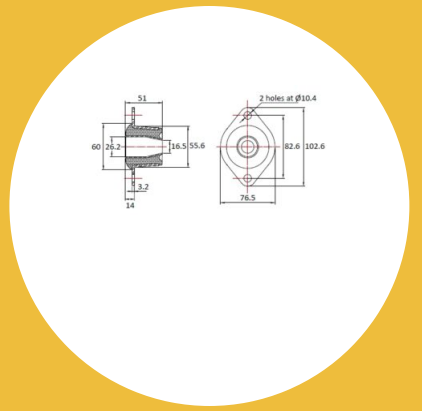

VKO-204-125 Conical Mount

Item # VKO-204-125 Conical Mount

Specifications

Manufacturer	RPM Mechanical Inc.
Holes	2
Hole Size (in)	0.41
Hole Size (mm)	10.4
Element Width (in)	2.19
Element Width (mm)	55.6
Height (in)	2.01
Height (mm)	51
Overall Width (in)	3.02
Overall Width (mm)	76.5
Overall Length (in)	4.04
Overall Length (mm)	102.6
CF (in)	3.26

VKO-204-125 Conical Mount

Item # VKO-204-125 Conical Mount

Specifications (Continued)

CF (Metric)	82.6
Center Hole (in)	0.65
Center Hole (mm)	16.5
Durometer	45
Max Radial Static Load Rating (lbs)	275.58
Max Radial Static Load Rating (kg)	125
Deflection at Rated Load (in)	0.15
Deflection at Rated Load (mm)	3.75