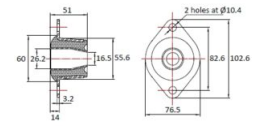

VKO-204-125 Conical Mount

Item # VKO-204-125 Conical Mount

Specifications

Manufacturer	RPM Mechanical Inc.
Holes	2
Hole Size (in)	0.41
Hole Size (mm)	10.4
Element Width (in)	2.19
Element Width (mm)	55.6
Height (in)	2.01
Height (mm)	51
Overall Width (in)	3.02
Overall Width (mm)	76.5
Overall Length (in)	4.04
Overall Length (mm)	102.6
CF (in)	3.26

VKO-204-125 Conical Mount

Item # VKO-204-125 Conical Mount

Specifications (Continued)

CF (Metric)	82.6
Center Hole (in)	0.65
Center Hole (mm)	16.5
Durometer	45
Max Radial Static Load Rating (lbs)	275.58
Max Radial Static Load Rating (kg)	125
Deflection at Rated Load (in)	0.15
Deflection at Rated Load (mm)	3.75