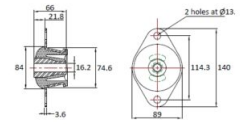

VKO-205-175 Conical Mount

Item # VKO-205-175 Conical Mount

Specifications

Manufacturer	RPM Mechanical Inc.
Holes	2
Hole Size (in)	0.52
Hole Size (mm)	13
Element Width (in)	2.94
Element Width (mm)	74.6
Height (in)	2.6
Height (mm)	66
Overall Width (in)	3.51
Overall Width (mm)	89
Overall Length (in)	5.52
Overall Length (mm)	140
CF (in)	4.5

Item # VKO-205-175 Conical Mount

Specifications (Continued)

CF (Metric)	114.3
Center Hole (in)	0.64
Center Hole (mm)	16.2
Durometer	45
Max Radial Static Load Rating (lbs)	385.81
Max Radial Static Load Rating (kg)	175
Deflection at Rated Load (in)	0.28
Deflection at Rated Load (mm)	7