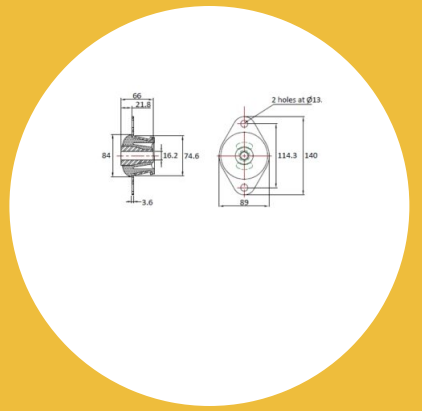

VKO-205-175 Conical Mount

Item # VKO-205-175 Conical Mount

Specifications

Manufacturer	RPM Mechanical Inc.
Holes	2
Hole Size (in)	0.52
Hole Size (mm)	13
Element Width (in)	2.94
Element Width (mm)	74.6
Height (in)	2.6
Height (mm)	66
Overall Width (in)	3.51
Overall Width (mm)	89
Overall Length (in)	5.52
Overall Length (mm)	140
CF (in)	4.5

Item # VKO-205-175 Conical Mount

Specifications (Continued)

CF (Metric)	114.3
Center Hole (in)	0.64
Center Hole (mm)	16.2
Durometer	45
Max Radial Static Load Rating (lbs)	385.81
Max Radial Static Load Rating (kg)	175
Deflection at Rated Load (in)	0.28
Deflection at Rated Load (mm)	7