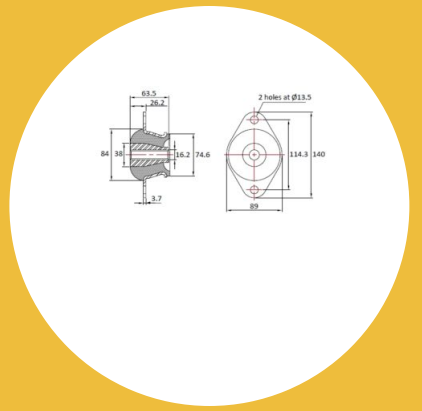

VKO-206-200 Conical Mount

Item # VKO-206-200 Conical Mount

Specifications (Continued)

CF (Metric)	114.3
Center Hole (in)	0.64
Center Hole (mm)	16.2
Durometer	45
Max Radial Static Load Rating (lbs)	440.93
Max Radial Static Load Rating (kg)	200
Deflection at Rated Load (in)	0.26
Deflection at Rated Load (mm)	6.5

[Request for Quote](#)

[Contact Us](#)

USA
4392 Broadway
Depew, NY 14043

Canada
2290 Industrial Street
Burlington, Ontario
L7P 1A1

888.842.5668

905.335.5523

info@rpmrubberparts.com