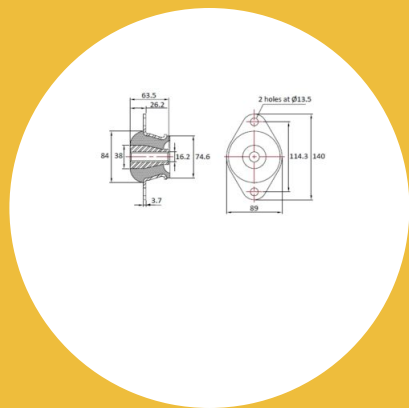

VKO-206-200 Conical Mount

Item # VKO-206-200 Conical Mount

Specifications

Manufacturer	RPM Mechanical Inc.
Holes	2
Hole Size (in)	0.54
Hole Size (mm)	13.5
Element Width (in)	2.94
Element Width (mm)	74.6
Height (in)	2.5
Height (mm)	63.5
Overall Width (in)	3.51
Overall Width (mm)	89
Overall Length (in)	5.52
Overall Length (mm)	140
CF (in)	4.5

[Request for Quote](#)

[Contact Us](#)

USA
4392 Broadway
Depew, NY 14043

Canada
2290 Industrial Street
Burlington, Ontario
L7P 1A1

888.842.5668

905.335.5523

info@rpmrubberparts.com