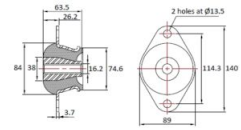

VKO-206-380 Conical Mount