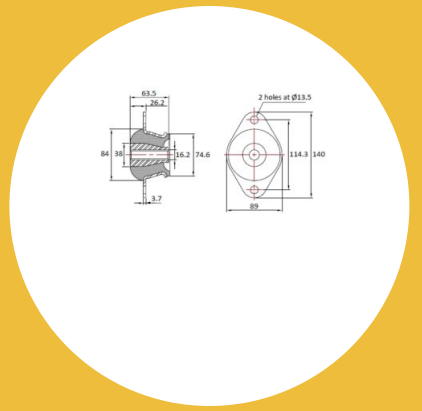

VKO-206-525 Conical Mount

Item # VKO-206-525 Conical Mount

Specifications

Manufacturer	RPM Mechanical Inc.
Holes	2
Hole Size (in)	0.54
Hole Size (mm)	13.5
Element Width (in)	2.94
Element Width (mm)	74.6
Height (in)	2.5
Height (mm)	63.5
Overall Width (in)	3.51
Overall Width (mm)	89
Overall Length (in)	5.52
Overall Length (mm)	140
CF (in)	4.5

Item # VKO-206-525 Conical Mount

Specifications (Continued)

CF (Metric)	114.3
Center Hole (in)	0.64
Center Hole (mm)	16.2
Durometer	70
Max Radial Static Load Rating (lbs)	1157.43
Max Radial Static Load Rating (kg)	525
Deflection at Rated Load (in)	0.22
Deflection at Rated Load (mm)	5.5