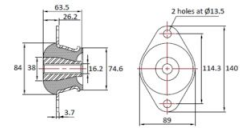

VKO-206-525 Conical Mount

Item # VKO-206-525 Conical Mount

Specifications

Manufacturer	RPM Mechanical Inc.
Holes	2
Hole Size (in)	0.54
Hole Size (mm)	13.5
Element Width (in)	2.94
Element Width (mm)	74.6
Height (in)	2.5
Height (mm)	63.5
Overall Width (in)	3.51
Overall Width (mm)	89
Overall Length (in)	5.52
Overall Length (mm)	140
CF (in)	4.5

Item # VKO-206-525 Conical Mount

Specifications (Continued)

CF (Metric)	114.3
Center Hole (in)	0.64
Center Hole (mm)	16.2
Durometer	70
Max Radial Static Load Rating (lbs)	1157.43
Max Radial Static Load Rating (kg)	525
Deflection at Rated Load (in)	0.22
Deflection at Rated Load (mm)	5.5