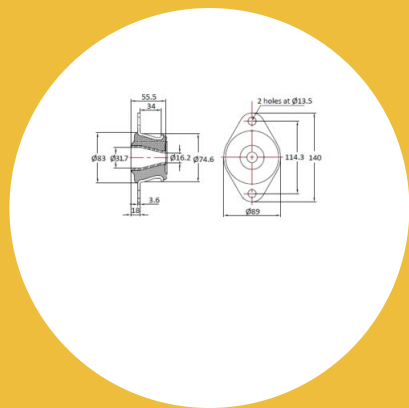

VKO-207-300 Conical Mount

Item # VKO-207-300 Conical Mount

Specifications

Manufacturer	RPM Mechanical Inc.
Holes	2
Hole Size (in)	0.54
Hole Size (mm)	13.5
Element Width (in)	2.94
Element Width (mm)	74.6
Height (in)	2.19
Height (mm)	55.5
Overall Width (in)	3.51
Overall Width (mm)	89
Overall Length (in)	5.52
Overall Length (mm)	140
CF (in)	4.5

Item # VKO-207-300 Conical Mount

Specifications (Continued)

CF (Metric)	114.3
Center Hole (in)	0.64
Center Hole (mm)	16.2
Durometer	60
Max Radial Static Load Rating (lbs)	661.39
Max Radial Static Load Rating (kg)	300
Deflection at Rated Load (in)	0.24
Deflection at Rated Load (mm)	6