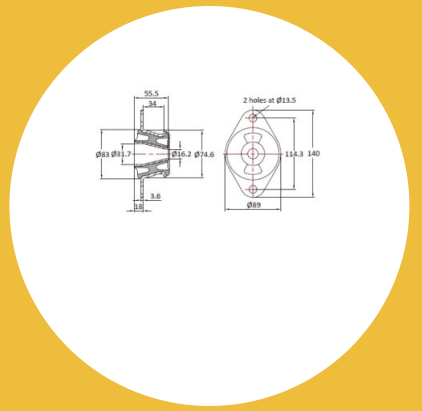

VKO-209-135 Conical Mount

Item # VKO-209-135 Conical Mount

Specifications

Manufacturer	RPM Mechanical Inc.
Holes	2
Hole Size (in)	0.54
Hole Size (mm)	13.5
Element Width (in)	2.94
Element Width (mm)	74.6
Height (in)	2.19
Height (mm)	55.5
Overall Width (in)	3.51
Overall Width (mm)	89
Overall Length (in)	5.52
Overall Length (mm)	140
CF (in)	4.5

Item # VKO-209-135 Conical Mount

Specifications (Continued)

CF (Metric)	114.3
Center Hole (in)	0.64
Center Hole (mm)	16.2
Durometer	45
Max Radial Static Load Rating (lbs)	297.63
Max Radial Static Load Rating (kg)	135
Deflection at Rated Load (in)	0.28
Deflection at Rated Load (mm)	7