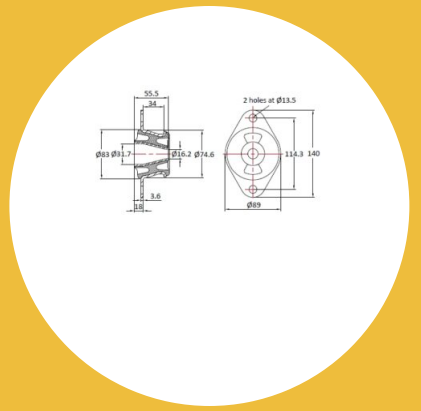

VKO-209-135 Conical Mount

Item # VKO-209-135 Conical Mount

Specifications

Manufacturer	RPM Mechanical Inc.
Holes	2
Hole Size (in)	0.54
Hole Size (mm)	13.5
Element Width (in)	2.94
Element Width (mm)	74.6
Height (in)	2.19
Height (mm)	55.5
Overall Width (in)	3.51
Overall Width (mm)	89
Overall Length (in)	5.52
Overall Length (mm)	140
CF (in)	4.5

Item # VKO-209-135 Conical Mount

Specifications (Continued)

CF (Metric)	114.3
Center Hole (in)	0.64
Center Hole (mm)	16.2
Durometer	45
Max Radial Static Load Rating (lbs)	297.63
Max Radial Static Load Rating (kg)	135
Deflection at Rated Load (in)	0.28
Deflection at Rated Load (mm)	7