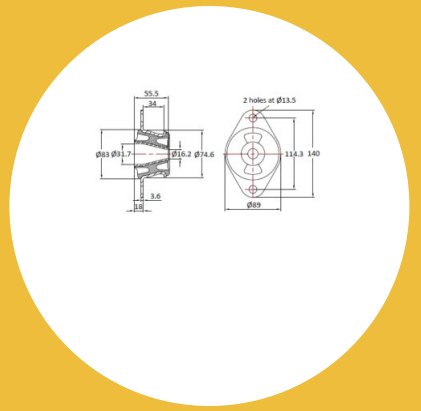

VKO-209-235 Conical Mount

Item # VKO-209-235 Conical Mount

Specifications

Manufacturer	RPM Mechanical Inc.
Holes	2
Hole Size (in)	0.54
Hole Size (mm)	13.5
Element Width (in)	2.94
Element Width (mm)	74.6
Height (in)	2.19
Height (mm)	55.5
Overall Width (in)	3.51
Overall Width (mm)	89
Overall Length (in)	5.52
Overall Length (mm)	140
CF (in)	4.5

Item # VKO-209-235 Conical Mount

Specifications (Continued)

CF (Metric)	114.3
Center Hole (in)	0.64
Center Hole (mm)	16.2
Durometer	60
Max Radial Static Load Rating (lbs)	518.09
Max Radial Static Load Rating (kg)	235
Deflection at Rated Load (in)	0.24
Deflection at Rated Load (mm)	6