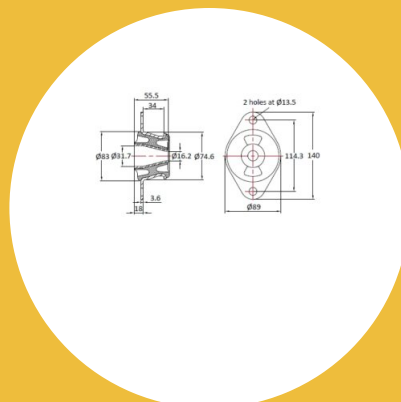

VKO-209-280 Conical Mount

Item # VKO-209-280 Conical Mount

Specifications

Manufacturer	RPM Mechanical Inc.
Holes	2
Hole Size (in)	0.54
Hole Size (mm)	13.5
Element Width (in)	2.94
Element Width (mm)	74.6
Height (in)	2.19
Height (mm)	55.5
Overall Width (in)	3.51
Overall Width (mm)	89
Overall Length (in)	5.52
Overall Length (mm)	140
CF (in)	4.5

Item # VKO-209-280 Conical Mount

Specifications (Continued)

CF (Metric)	114.3
Center Hole (in)	0.64
Center Hole (mm)	16.2
Durometer	70
Max Radial Static Load Rating (lbs)	617.3
Max Radial Static Load Rating (kg)	280
Deflection at Rated Load (in)	0.22
Deflection at Rated Load (mm)	5.5