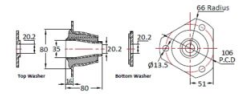

VKO-300-580 Conical Mount