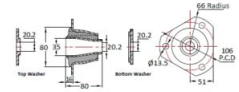

VKO-300-580 Conical Mount

Item # VKO-300-580 Conical Mount

Specifications (Continued)

Center Hole (mm)	20.2
Durometer	45
Max Radial Static Load Rating (lbs)	1278.68
Max Radial Static Load Rating (kg)	580
Deflection at Rated Load (in)	0.26
Deflection at Rated Load (mm)	6.5