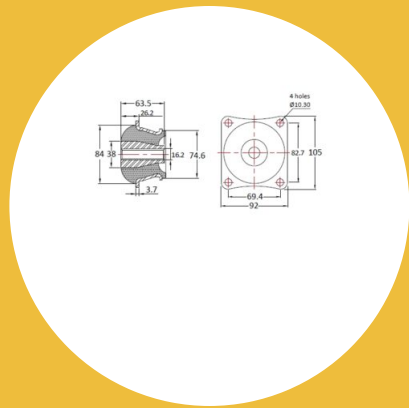

VKO-401-220 Conical Mount

Item # VKO-401-220 Conical Mount

Specifications

Manufacturer	RPM Mechanical Inc.
Holes	4
Hole Size (in)	0.41
Hole Size (mm)	10.3
Element Width (in)	2.94
Element Width (mm)	74.6
Height (in)	2.5
Height (mm)	63.5
Overall Width (in)	3.63
Overall Width (mm)	92
Overall Length (in)	4.14
Overall Length (mm)	105
CF (in)	2.73-3.26

[Request for Quote](#)

[Contact Us](#)

USA
4392 Broadway
Depew, NY 14043

Canada
2290 Industrial Street
Burlington, Ontario
L7P 1A1

888.842.5668

905.335.5523

info@rpmrubberparts.com