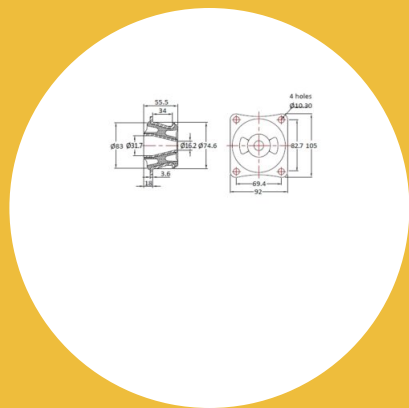

VKO-404-280 Conical Mount

Item # VKO-404-280 Conical Mount

Specifications (Continued)

CF (Metric)	69.4 x 82.7
Center Hole (in)	0.64
Center Hole (mm)	16.2
Durometer	70
Max Radial Static Load Rating (lbs)	617.3
Max Radial Static Load Rating (kg)	280
Deflection at Rated Load (in)	0.22
Deflection at Rated Load (mm)	5.5

[Request for Quote](#)

[Contact Us](#)

USA
4392 Broadway
Depew, NY 14043

Canada
2290 Industrial Street
Burlington, Ontario
L7P 1A1

888.842.5668

905.335.5523

info@rpmrubberparts.com