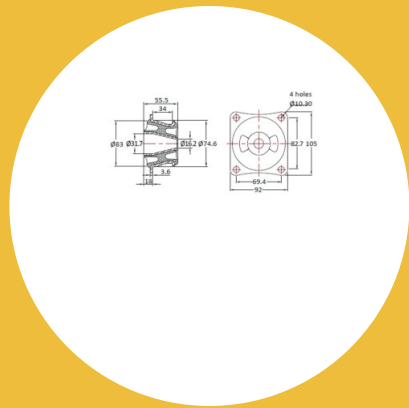

# VKO-404-280 Conical Mount

Item # VKO-404-280 Conical Mount

## Specifications

Manufacturer	RPM Mechanical Inc.
Holes	4
Hole Size (in)	0.41
Hole Size (mm)	10.3
Element Width (in)	2.94
Element Width (mm)	74.6
Height (in)	2.19
Height (mm)	55.5
Overall Width (in)	3.63
Overall Width (mm)	92
Overall Length (in)	4.14
Overall Length (mm)	105
CF (in)	2.73-3.26

## Specifications (Continued)

CF (Metric)	69.4 x 82.7
Center Hole (in)	0.64
Center Hole (mm)	16.2
Durometer	70
Max Radial Static Load Rating (lbs)	617.3
Max Radial Static Load Rating (kg)	280
Deflection at Rated Load (in)	0.22
Deflection at Rated Load (mm)	5.5