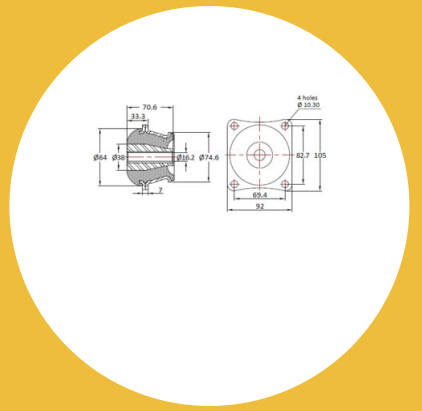

VKO-406-380 Conical Mount

Item # VKO-406-380 Conical Mount

Specifications (Continued)

CF (Metric)	69.4 x 82.7
Center Hole (in)	0.64
Center Hole (mm)	16.2
Durometer	50
Max Radial Static Load Rating (lbs)	837.76
Max Radial Static Load Rating (kg)	380
Deflection at Rated Load (in)	0.28
Deflection at Rated Load (mm)	7

[Request for Quote](#)

[Contact Us](#)

USA
4392 Broadway
Depew, NY 14043

Canada
2290 Industrial Street
Burlington, Ontario
L7P 1A1

888.842.5668

905.335.5523

info@rpmrubberparts.com