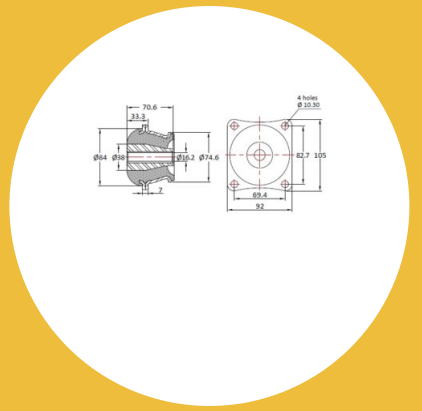

# VKO-406-380 Conical Mount

Item # VKO-406-380 Conical Mount

## Specifications

Manufacturer	RPM Mechanical Inc.
Holes	4
Hole Size (in)	0.41
Hole Size (mm)	10.3
Element Width (in)	2.94
Element Width (mm)	74.6
Height (in)	2.78
Height (mm)	70.6
Overall Width (in)	3.63
Overall Width (mm)	92
Overall Length (in)	4.14
Overall Length (mm)	105
CF (in)	2.73-3.26

## Specifications (Continued)

CF (Metric)	69.4 x 82.7
Center Hole (in)	0.64
Center Hole (mm)	16.2
Durometer	50
Max Radial Static Load Rating (lbs)	837.76
Max Radial Static Load Rating (kg)	380
Deflection at Rated Load (in)	0.28
Deflection at Rated Load (mm)	7