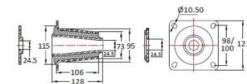

VKO-407-1050 Conical Mount

Item # VKO-407-1050 Conical Mount

Specifications

Manufacturer	RPM Mechanical Inc.
Holes	4
Hole Size (in)	0.42
Hole Size (mm)	10.5
Element Width (in)	3.75
Element Width (mm)	95
Height (in)	5.04
Height (mm)	128
Overall Width (in)	4.77
Overall Width (mm)	121
Overall Length (in)	4.77
Overall Length (mm)	121
CF (in)	3.68/3.94

Item # VKO-407-1050 Conical Mount

Specifications (Continued)

CF (Metric)	98/100
Center Hole (in)	0.97
Center Hole (mm)	24.5
Durometer	50
Max Radial Static Load Rating (lbs)	2314.86
Max Radial Static Load Rating (kg)	1050
Deflection at Rated Load (in)	0.24
Deflection at Rated Load (mm)	6