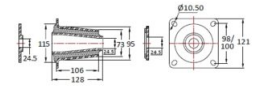

VKO-407-1050 Conical Mount

Item # VKO-407-1050 Conical Mount

Specifications

Manufacturer	RPM Mechanical Inc.
Holes	4
Hole Size (in)	0.42
Hole Size (mm)	10.5
Element Width (in)	3.75
Element Width (mm)	95
Height (in)	5.04
Height (mm)	128
Overall Width (in)	4.77
Overall Width (mm)	121
Overall Length (in)	4.77
Overall Length (mm)	121
CF (in)	3.68/3.94

Item # VKO-407-1050 Conical Mount

Specifications (Continued)

CF (Metric)	98/100
Center Hole (in)	0.97
Center Hole (mm)	24.5
Durometer	50
Max Radial Static Load Rating (lbs)	2314.86
Max Radial Static Load Rating (kg)	1050
Deflection at Rated Load (in)	0.24
Deflection at Rated Load (mm)	6