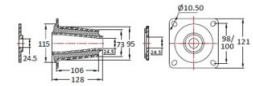

VKO-407-1600 Conical Mount

Item # VKO-407-1600 Conical Mount

Specifications

Manufacturer	RPM Mechanical Inc.
Holes	4
Hole Size (in)	0.42
Hole Size (mm)	10.5
Element Width (in)	3.75
Element Width (mm)	95
Height (in)	5.04
Height (mm)	128
Overall Width (in)	4.77
Overall Width (mm)	121
Overall Length (in)	4.77
Overall Length (mm)	121
CF (in)	3.68/3.94

Item # VKO-407-1600 Conical Mount

Specifications (Continued)

CF (Metric)	98/100
Center Hole (in)	0.97
Center Hole (mm)	24.5
Durometer	60
Max Radial Static Load Rating (lbs)	3527.4
Max Radial Static Load Rating (kg)	1600
Deflection at Rated Load (in)	0.22
Deflection at Rated Load (mm)	5.5