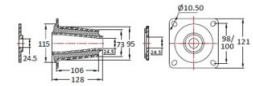

VKO-407-900 Conical Mount