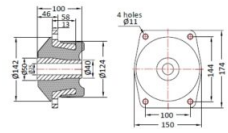

VKO-408-1200 Conical Mount

Item # VKO-408-1200 Conical Mount

Specifications

Manufacturer	RPM Mechanical Inc.
Holes	4
Hole Size (in)	0.44
Hole Size (mm)	11
Element Width (in)	4.89
Element Width (mm)	124
Height (in)	3.94
Height (mm)	100
Overall Width (in)	5.91
Overall Width (mm)	150
Overall Length (in)	6.86
Overall Length (mm)	174
CF (in)	3.94/5.67

Item # VKO-408-1200 Conical Mount

Specifications (Continued)

CF (Metric)	100 x 144
Center Hole (in)	0.99
Center Hole (mm)	25
Durometer	60
Max Radial Static Load Rating (lbs)	2645.55
Max Radial Static Load Rating (kg)	1200
Deflection at Rated Load (in)	0.44
Deflection at Rated Load (mm)	11