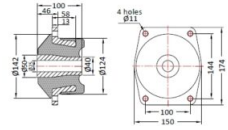

VKO-408-1200 Conical Mount

Item # VKO-408-1200 Conical Mount

Specifications

Manufacturer	RPM Mechanical Inc.
Holes	4
Hole Size (in)	0.44
Hole Size (mm)	11
Element Width (in)	4.89
Element Width (mm)	124
Height (in)	3.94
Height (mm)	100
Overall Width (in)	5.91
Overall Width (mm)	150
Overall Length (in)	6.86
Overall Length (mm)	174
CF (in)	3.94/5.67

Item # VKO-408-1200 Conical Mount

Specifications (Continued)

CF (Metric)	100 x 144
Center Hole (in)	0.99
Center Hole (mm)	25
Durometer	60
Max Radial Static Load Rating (lbs)	2645.55
Max Radial Static Load Rating (kg)	1200
Deflection at Rated Load (in)	0.44
Deflection at Rated Load (mm)	11