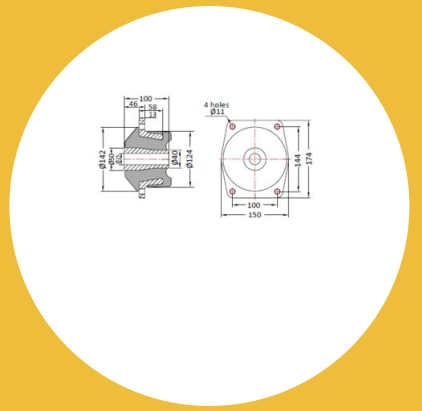

VKO-408-700 Conical Mount

Item # VKO-408-700 Conical Mount

Specifications

Manufacturer	RPM Mechanical Inc.
Holes	4
Hole Size (in)	0.44
Hole Size (mm)	11
Element Width (in)	4.89
Element Width (mm)	124
Height (in)	3.94
Height (mm)	100
Overall Width (in)	5.91
Overall Width (mm)	150
Overall Length (in)	6.86
Overall Length (mm)	174
CF (in)	3.94/5.67

[Request for Quote](#)

[Contact Us](#)

USA
4392 Broadway
Depew, NY 14043

Canada
2290 Industrial Street
Burlington, Ontario
L7P 1A1

888.842.5668

905.335.5523

info@rpmrubberparts.com