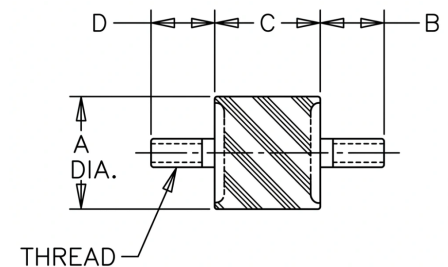

# VMA-1008K Sandwich Mounts Metric Thread Type 1

**Item #** VMA-1008K Sandwich Mounts Metric Thread Type 1  
**Manufacturer:** RPM Mechanical Inc

## Specifications

A (in)	0.39
B (in)	0.39
C (in)	0.31
Compression Spring Rate Kc (Imperial)	671
Compression Spring Rate Kc (Metric)	119
Compression Static Load (lbs)	22
Compression Static Load (Metric)	100
D (in)	0.39
Durometer	68
Elastomer	Natural Rubber
Grade per SAE J429	4.6
Manufacturer	RPM Mechanical Inc.
Shear Spring Rate Ks (lbs/in)	137

# VMA-1008K Sandwich Mounts Metric Thread Type 1

Item # VMA-1008K Sandwich Mounts Metric Thread Type 1  
Manufacturer: RPM Mechanical Inc

## Specifications (Continued)

Shear Spring Rate Ks (Metric)	24
Shear Static Load (lbs)	7.5
Shear Static Load (Metric)	33
Thread Size	M4
Thread Type	Metric
Types	1

[Request for Quote](#)

[Contact Us](#)

 **USA**  
4392 Broadway  
Depew, NY 14043