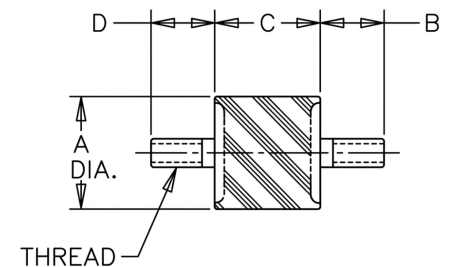

# VMA-1050AU Sandwich Mounts Unc Thread Type 1

**Item #** VMA-1050AU Sandwich Mounts Unc Thread Type 1  
**Manufacturer:** RPM Mechanical Inc

## Specifications

<b>A (in)</b>	<b>4</b>
<b>B (in)</b>	<b>1.77</b>
<b>C (in)</b>	<b>2</b>
<b>Compression Spring Rate Kc (Imperial)</b>	<b>7795</b>
<b>Compression Spring Rate Kc (Metric)</b>	<b>1383</b>
<b>Compression Static Load (lbs)</b>	<b>1762</b>
<b>Compression Static Load (Metric)</b>	<b>7841</b>
<b>D (in)</b>	<b>1.77</b>
<b>Durometer</b>	<b>57</b>
<b>Elastomer</b>	<b>Natural Rubber</b>
<b>Grade per SAE J429</b>	<b>1</b>
<b>Manufacturer</b>	<b>RPM Mechanical Inc.</b>
<b>Shear Spring Rate Ks (lbs/in)</b>	<b>1246</b>

# VMA-1050AU Sandwich Mounts Unc Thread Type 1

Item # VMA-1050AU Sandwich Mounts Unc Thread Type 1  
Manufacturer: RPM Mechanical Inc

## Specifications (Continued)

Shear Spring Rate Ks (Metric)	220
Shear Static Load (lbs)	587
Shear Static Load (Metric)	2614
Thread Size	5/8-11 UNC
Thread Type	Standard UNC
Types	1

[Request for Quote](#)