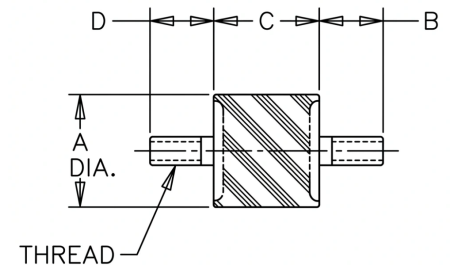

## Specifications

|                                       |                     |
|---------------------------------------|---------------------|
| A (in)                                | 0.62                |
| B (in)                                | 1/2                 |
| C (in)                                | 0.31                |
| Compression Spring Rate Kc (Imperial) | 4345                |
| Compression Spring Rate Kc (Metric)   | 771                 |
| Compression Static Load (lbs)         | 101                 |
| Compression Static Load (Metric)      | 451                 |
| D (in)                                | 0.5                 |
| Durometer                             | 68                  |
| Elastomer                             | Natural Rubber      |
| Grade per SAE J429                    | 1                   |
| Manufacturer                          | RPM Mechanical Inc. |
| Shear Spring Rate Ks (lbs/in)         | 479                 |

## Specifications (Continued)

|                               |              |
|-------------------------------|--------------|
| Shear Spring Rate Ks (Metric) | 85           |
| Shear Static Load (lbs)       | 34           |
| Shear Static Load (Metric)    | 150          |
| Thread Size                   | 1/4-20 UNC   |
| Thread Type                   | Standard UNC |
| Types                         | 1            |