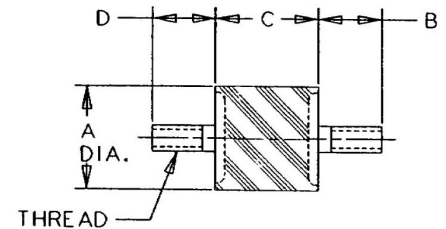

# VMA-1608KU Sandwich Mounts Unc Thread Type 1

**Item #** VMA-1608KU Sandwich Mounts Unc Thread Type 1  
**Manufacturer:** RPM Mechanical Inc

## Specifications

|                                       |                     |
|---------------------------------------|---------------------|
| A (in)                                | 0.62                |
| B (in)                                | 1/2                 |
| C (in)                                | 0.31                |
| Compression Spring Rate Kc (Imperial) | 4345                |
| Compression Spring Rate Kc (Metric)   | 771                 |
| Compression Static Load (lbs)         | 101                 |
| Compression Static Load (Metric)      | 340                 |
| D (in)                                | 0.5                 |
| Durometer                             | 68                  |
| Elastomer                             | Natural Rubber      |
| Grade per SAE J429                    | 1                   |
| Manufacturer                          | RPM Mechanical Inc. |
| Shear Spring Rate Ks (lbs/in)         | 479                 |

# VMA-1608KU Sandwich Mounts Unc Thread Type 1

Item # VMA-1608KU Sandwich Mounts Unc Thread Type 1  
Manufacturer: RPM Mechanical Inc

## Specifications (Continued)

|                               |              |
|-------------------------------|--------------|
| Shear Spring Rate Ks (Metric) | 85           |
| Shear Static Load (lbs)       | 34           |
| Shear Static Load (Metric)    | 150          |
| Thread Size                   | 8-32 UNC     |
| Thread Type                   | Standard UNC |
| Types                         | 1            |