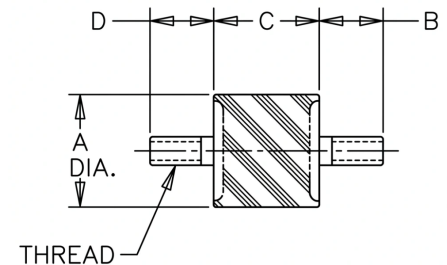

## Specifications

|                                       |                     |
|---------------------------------------|---------------------|
| A (in)                                | 1                   |
| B (in)                                | 0.75                |
| C (in)                                | 0.75                |
| Compression Spring Rate Kc (Imperial) | 958                 |
| Compression Spring Rate Kc (Metric)   | 170                 |
| Compression Static Load (lbs)         | 86                  |
| Compression Static Load (Metric)      | 385                 |
| D (in)                                | 0.75                |
| Durometer                             | 57                  |
| Elastomer                             | Natural Rubber      |
| Grade per SAE J429                    | 1                   |
| Manufacturer                          | RPM Mechanical Inc. |
| Shear Spring Rate Ks (lbs/in)         | 201                 |

## Specifications (Continued)

|                               |              |
|-------------------------------|--------------|
| Shear Spring Rate Ks (Metric) | 35           |
| Shear Static Load (lbs)       | 28           |
| Shear Static Load (Metric)    | 128          |
| Thread Size                   | 1/4-20 UNC   |
| Thread Type                   | Standard UNC |
| Types                         | 1            |