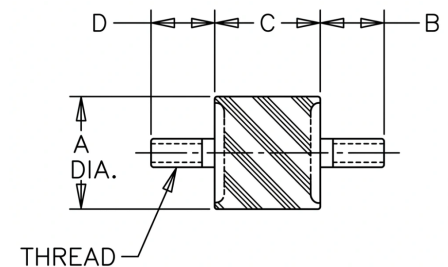

# VMA-2519AU Sandwich Mounts Unc Thread Type 1

**Item #** VMA-2519AU Sandwich Mounts Unc Thread Type 1  
**Manufacturer:** RPM Mechanical Inc

## Specifications

|                                       |                     |
|---------------------------------------|---------------------|
| A (in)                                | 1                   |
| B (in)                                | 0.75                |
| C (in)                                | 0.75                |
| Compression Spring Rate Kc (Imperial) | 958                 |
| Compression Spring Rate Kc (Metric)   | 170                 |
| Compression Static Load (lbs)         | 86                  |
| Compression Static Load (Metric)      | 385                 |
| D (in)                                | 0.75                |
| Durometer                             | 57                  |
| Elastomer                             | Natural Rubber      |
| Grade per SAE J429                    | 1                   |
| Manufacturer                          | RPM Mechanical Inc. |
| Shear Spring Rate Ks (lbs/in)         | 201                 |

# VMA-2519AU Sandwich Mounts Unc Thread Type 1

Item # VMA-2519AU Sandwich Mounts Unc Thread Type 1  
Manufacturer: RPM Mechanical Inc

## Specifications (Continued)

|                               |              |
|-------------------------------|--------------|
| Shear Spring Rate Ks (Metric) | 35           |
| Shear Static Load (lbs)       | 28           |
| Shear Static Load (Metric)    | 128          |
| Thread Size                   | 1/4-20 UNC   |
| Thread Type                   | Standard UNC |
| Types                         | 1            |