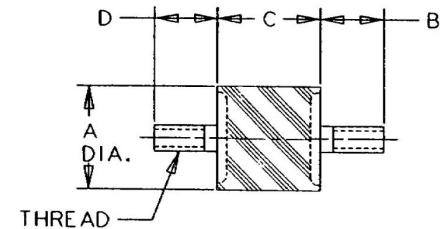

# VMA-3219AU Sandwich Mounts Unc Thread Type 1

**Item #** VMA-3219AU Sandwich Mounts Unc Thread Type 1  
**Manufacturer:** RPM Mechanical Inc

## Specifications

A (in)	1 1/4
B (in)	0.75
C (in)	0.75
Compression Spring Rate Kc (Imperial)	1757
Compression Spring Rate Kc (Metric)	309
Compression Static Load (lbs)	156
Compression Static Load (Metric)	695
D (in)	0.75
Durometer	57
Elastomer	Natural Rubber
Grade per SAE J429	1
Manufacturer	RPM Mechanical Inc.
Shear Spring Rate Ks (lbs/in)	13

## Specifications (Continued)

Shear Spring Rate Ks (Metric)	57
Shear Static Load (lbs)	52
Shear Static Load (Metric)	232
Thread Size	5/16-18 UNC
Thread Type	Standard UNC
Types	1

[Request for Quote](#)

[Contact Us](#)