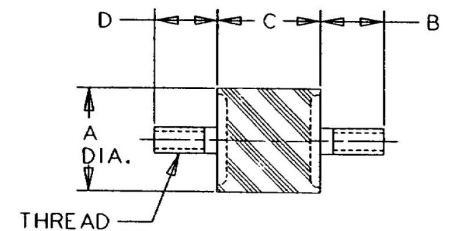

# VMA-3516AU Sandwich Mounts Unc Thread Type 1

**Item #** VMA-3516AU Sandwich Mounts Unc Thread Type 1  
**Manufacturer:** RPM Mechanical Inc

## Specifications

|                                       |                     |
|---------------------------------------|---------------------|
| A (in)                                | 1.38                |
| B (in)                                | 0.75                |
| C (in)                                | 0.63                |
| Compression Spring Rate Kc (Imperial) | 3259                |
| Compression Spring Rate Kc (Metric)   | 575                 |
| Compression Static Load (lbs)         | 233                 |
| Compression Static Load (Metric)      | 1035                |
| D (in)                                | 0.75                |
| Durometer                             | 57                  |
| Elastomer                             | Natural Rubber      |
| Grade per SAE J429                    | 1                   |
| Manufacturer                          | RPM Mechanical Inc. |
| Shear Spring Rate Ks (lbs/in)         | 479                 |

# VMA-3516AU Sandwich Mounts Unc Thread Type 1

Item # VMA-3516AU Sandwich Mounts Unc Thread Type 1  
Manufacturer: RPM Mechanical Inc

## Specifications (Continued)

|                               |              |
|-------------------------------|--------------|
| Shear Spring Rate Ks (Metric) | 85           |
| Shear Static Load (lbs)       | 78           |
| Shear Static Load (Metric)    | 345          |
| Thread Size                   | 5/16-18 UNC  |
| Thread Type                   | Standard UNC |
| Types                         | 1            |