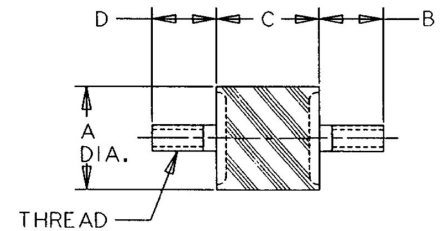

# VMA-5030G Sandwich Mounts Metric Thread Type 1

**Item #** VMA-5030G Sandwich Mounts Metric Thread Type 1  
**Manufacturer:** RPM Mechanical Inc

## Specifications

<b>A (in)</b>	<b>2</b>
<b>B (in)</b>	<b>1.1</b>
<b>C (in)</b>	<b>1.18</b>
<b>Compression Spring Rate Kc (Imperial)</b>	<b>1246</b>
<b>Compression Spring Rate Kc (Metric)</b>	<b>221</b>
<b>Compression Static Load (lbs)</b>	<b>194</b>
<b>Compression Static Load (Metric)</b>	<b>476</b>
<b>D (in)</b>	<b>1.1</b>
<b>Durometer</b>	<b>43</b>
<b>Elastomer</b>	<b>Natural Rubber</b>
<b>Grade per SAE J429</b>	<b>4.6</b>
<b>Manufacturer</b>	<b>RPM Mechanical Inc.</b>
<b>Shear Spring Rate Ks (lbs/in)</b>	<b>256</b>

# VMA-5030G Sandwich Mounts Metric Thread Type 1

Item # VMA-5030G Sandwich Mounts Metric Thread Type 1  
Manufacturer: RPM Mechanical Inc

## Specifications (Continued)

Shear Spring Rate Ks (Metric)	43
Shear Static Load (lbs)	65
Shear Static Load (Metric)	288
Thread Size	M10
Thread Type	Metric
Types	1

[Request for Quote](#)

[Contact Us](#)

**USA**  
4392 Broadway  
Depew, NY 14043