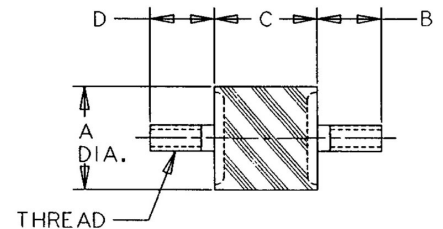

# VMA-6040G Sandwich Mounts Metric Thread Type 1

**Item #** VMA-6040G Sandwich Mounts Metric Thread Type 1  
**Manufacturer:** RPM Mechanical Inc

## Specifications

<b>A (in)</b>	<b>2.36</b>
<b>B (in)</b>	<b>1.06</b>
<b>C (in)</b>	<b>1.57</b>
<b>Compression Spring Rate Kc (Imperial)</b>	<b>1310</b>
<b>Compression Spring Rate Kc (Metric)</b>	<b>233</b>
<b>Compression Static Load (lbs)</b>	<b>267</b>
<b>Compression Static Load (Metric)</b>	<b>213</b>
<b>D (in)</b>	<b>1.06</b>
<b>Durometer</b>	<b>43</b>
<b>Elastomer</b>	<b>Natural Rubber</b>
<b>Grade per SAE J429</b>	<b>4.6</b>
<b>Manufacturer</b>	<b>RPM Mechanical Inc.</b>
<b>Shear Spring Rate Ks (lbs/in)</b>	<b>256</b>

# VMA-6040G Sandwich Mounts Metric Thread Type 1

Item # VMA-6040G Sandwich Mounts Metric Thread Type 1  
Manufacturer: RPM Mechanical Inc

## Specifications (Continued)

Shear Spring Rate Ks (Metric)	47
Shear Static Load (lbs)	89
Shear Static Load (Metric)	1295
Thread Size	M10
Thread Type	Metric
Types	1

[Request for Quote](#)

[Contact Us](#)