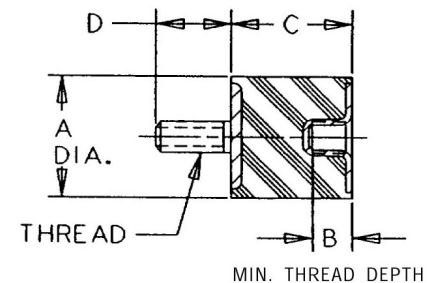

# VMB-1075HU Sandwich Mounts Unc Thread Type 2

**Item #** VMB-1075HU Sandwich Mounts Unc Thread Type 2  
**Manufacturer:** RPM Mechanical Inc

## Specifications

|                                       |                     |
|---------------------------------------|---------------------|
| A (in)                                | 4                   |
| B (in)                                | 0.62                |
| C (in)                                | 3                   |
| Compression Spring Rate Kc (Imperial) | 59                  |
| Compression Spring Rate Kc (Metric)   | 333                 |
| Compression Static Load (lbs)         | 706                 |
| Compression Static Load (Metric)      | 3140                |
| D (in)                                | 1.77                |
| Durometer                             | 43                  |
| Elastomer                             | Natural Rubber      |
| Grade per SAE J429                    | 1                   |
| Manufacturer                          | RPM Mechanical Inc. |
| Shear Spring Rate Ks (lbs/in)         | 13                  |

# VMB-1075HU Sandwich Mounts Unc Thread Type 2

Item # VMB-1075HU Sandwich Mounts Unc Thread Type 2  
Manufacturer: RPM Mechanical Inc

## Specifications (Continued)

|                               |              |
|-------------------------------|--------------|
| Shear Spring Rate Ks (Metric) | 71           |
| Shear Static Load (lbs)       | 235          |
| Shear Static Load (Metric)    | 1047         |
| Thread Size                   | 5/8-11 UNC   |
| Thread Type                   | Standard UNC |
| Types                         | 2            |