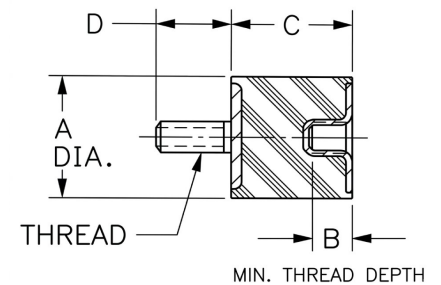

## Specifications

<b>A (in)</b>	<b>0.79</b>
<b>B (in)</b>	<b>0.24</b>
<b>C (in)</b>	<b>0.59</b>
<b>Compression Spring Rate Kc (Imperial)</b>	<b>30</b>
<b>Compression Spring Rate Kc (Metric)</b>	<b>172</b>
<b>Compression Static Load (lbs)</b>	<b>40</b>
<b>Compression Static Load (Metric)</b>	<b>180</b>
<b>D (in)</b>	<b>0.63</b>
<b>Durometer</b>	<b>43</b>
<b>Elastomer</b>	<b>Natural Rubber</b>
<b>Grade per SAE J429</b>	<b>4.6</b>
<b>Manufacturer</b>	<b>RPM Mechanical Inc.</b>
<b>Shear Spring Rate Ks (lbs/in)</b>	<b>4.5</b>

## Specifications (Continued)

Shear Spring Rate Ks (Metric)	26
Shear Static Load (lbs)	13
Shear Static Load (Metric)	60
Thread Size	M6
Thread Type	Metric
Types	2

[Request for Quote](#)

[Contact Us](#)

**USA**  
4392 Broadway  
Depew, NY 14043