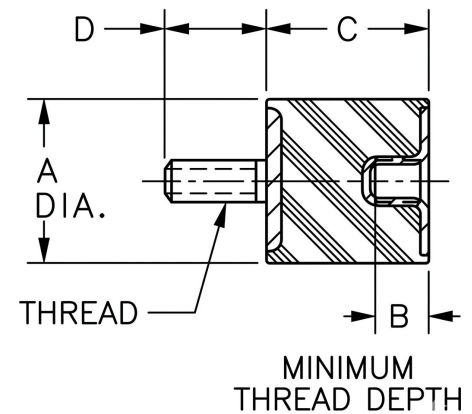

# VMB-2015H Sandwich Mounts Metric Thread Type 2

**Item #** VMB-2015H Sandwich Mounts Metric Thread Type 2  
**Manufacturer:** RPM Mechanical Inc

## Specifications

<b>A (in)</b>	<b>0.79</b>
<b>B (in)</b>	<b>0.24</b>
<b>C (in)</b>	<b>0.59</b>
<b>Compression Spring Rate Kc (Imperial)</b>	<b>30</b>
<b>Compression Spring Rate Kc (Metric)</b>	<b>172</b>
<b>Compression Static Load (lbs)</b>	<b>40</b>
<b>Compression Static Load (Metric)</b>	<b>180</b>
<b>D (in)</b>	<b>0.63</b>
<b>Durometer</b>	<b>43</b>
<b>Elastomer</b>	<b>Natural Rubber</b>
<b>Grade per SAE J429</b>	<b>4.6</b>
<b>Manufacturer</b>	<b>RPM Mechanical Inc.</b>
<b>Shear Spring Rate Ks (lbs/in)</b>	<b>4.5</b>

## Specifications (Continued)

Shear Spring Rate Ks (Metric)	26
Shear Static Load (lbs)	13
Shear Static Load (Metric)	60
Thread Size	M6
Thread Type	Metric
Types	2

[Request for Quote](#)

[Contact Us](#)

**USA**  
4392 Broadway  
Depew, NY 14043