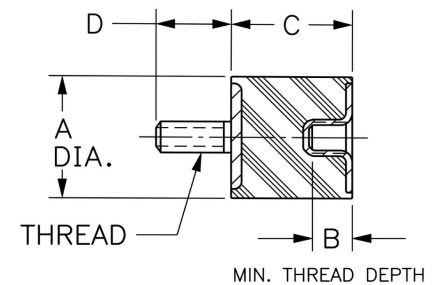

# VMB-2015H Sandwich Mounts Metric Thread Type 2

**Item #** VMB-2015H Sandwich Mounts Metric Thread Type 2  
**Manufacturer:** RPM Mechanical Inc

## Specifications

<b>A (in)</b>	<b>0.79</b>
<b>B (in)</b>	<b>0.24</b>
<b>C (in)</b>	<b>0.59</b>
<b>Compression Spring Rate Kc (Imperial)</b>	<b>30</b>
<b>Compression Spring Rate Kc (Metric)</b>	<b>172</b>
<b>Compression Static Load (lbs)</b>	<b>40</b>
<b>Compression Static Load (Metric)</b>	<b>180</b>
<b>D (in)</b>	<b>0.63</b>
<b>Durometer</b>	<b>43</b>
<b>Elastomer</b>	<b>Natural Rubber</b>
<b>Grade per SAE J429</b>	<b>4.6</b>
<b>Manufacturer</b>	<b>RPM Mechanical Inc.</b>
<b>Shear Spring Rate Ks (lbs/in)</b>	<b>4.5</b>

## Specifications (Continued)

Shear Spring Rate Ks (Metric)	26
Shear Static Load (lbs)	13
Shear Static Load (Metric)	60
Thread Size	M6
Thread Type	Metric
Types	2

[Request for Quote](#)

[Contact Us](#)

**USA**  
4392 Broadway  
Depew, NY 14043