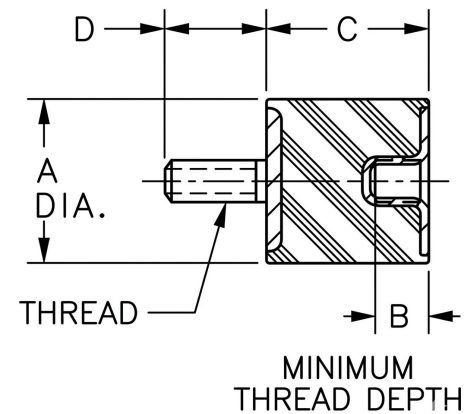

## Specifications

<b>A (in)</b>	<b>0.79</b>
<b>B (in)</b>	<b>0.24</b>
<b>C (in)</b>	<b>0.59</b>
<b>Compression Spring Rate Kc (Imperial)</b>	<b>30</b>
<b>Compression Spring Rate Kc (Metric)</b>	<b>172</b>
<b>Compression Static Load (lbs)</b>	<b>40</b>
<b>Compression Static Load (Metric)</b>	<b>180</b>
<b>D (in)</b>	<b>0.63</b>
<b>Durometer</b>	<b>43</b>
<b>Elastomer</b>	<b>Natural Rubber</b>
<b>Grade per SAE J429</b>	<b>4.6</b>
<b>Manufacturer</b>	<b>RPM Mechanical Inc.</b>
<b>Shear Spring Rate Ks (lbs/in)</b>	<b>4.5</b>

## Specifications (Continued)

Shear Spring Rate Ks (Metric)	26
Shear Static Load (lbs)	13
Shear Static Load (Metric)	60
Thread Size	M6
Thread Type	Metric
Types	2

[Request for Quote](#)

[Contact Us](#)

**USA**  
4392 Broadway  
Depew, NY 14043