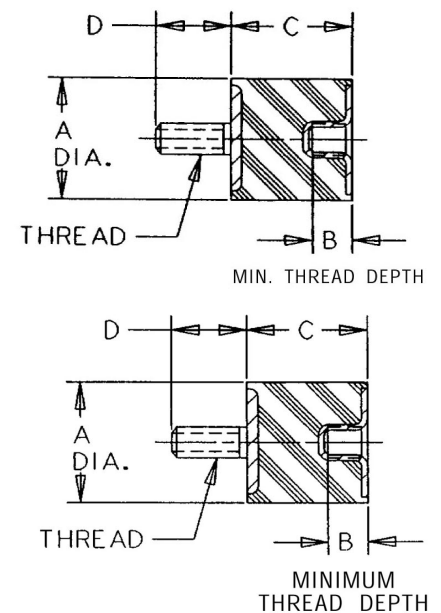

# VMB-2020B Sandwich Mounts Metric Thread Type 2

**Item #** VMB-2020B Sandwich Mounts Metric Thread Type 2  
**Manufacturer:** RPM Mechanical Inc

## Specifications

A (in)	0.79
B (in)	0.24
C (in)	0.79
Compression Spring Rate Kc (Imperial)	23
Compression Spring Rate Kc (Metric)	132
Compression Static Load (lbs)	53
Compression Static Load (Metric)	238
D (in)	0.63
Durometer	57
Elastomer	Natural Rubber
Grade per SAE J429	4.6
Manufacturer	RPM Mechanical Inc.
Shear Spring Rate Ks (lbs/in)	4.9

## Specifications (Continued)

Shear Spring Rate Ks (Metric)	28
Shear Static Load (lbs)	17
Shear Static Load (Metric)	79
Thread Size	M6
Thread Type	Metric
Types	2

[Request for Quote](#)

[Contact Us](#)

**USA**  
4392 Broadway  
Depew, NY 14043