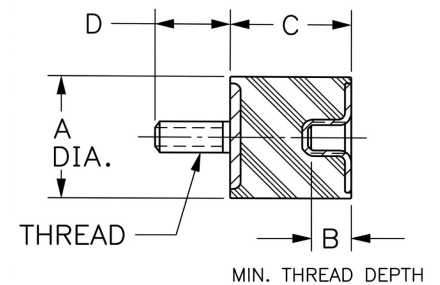

## Specifications

<b>A (in)</b>	<b>1</b>
<b>B (in)</b>	<b>0.24</b>
<b>C (in)</b>	<b>1.18</b>
<b>Compression Spring Rate Kc (Imperial)</b>	<b>8.1</b>
<b>Compression Spring Rate Kc (Metric)</b>	<b>46</b>
<b>Compression Static Load (lbs)</b>	<b>37</b>
<b>Compression Static Load (Metric)</b>	<b>167</b>
<b>D (in)</b>	<b>0.71</b>
<b>Durometer</b>	<b>43</b>
<b>Elastomer</b>	<b>Natural Rubber</b>
<b>Grade per SAE J429</b>	<b>4.6</b>
<b>Manufacturer</b>	<b>RPM Mechanical Inc.</b>
<b>Shear Spring Rate Ks (lbs/in)</b>	<b>2</b>

# VMB-2530H Sandwich Mounts Metric Thread Type 2

Item # VMB-2530H Sandwich Mounts Metric Thread Type 2  
 Manufacturer: RPM Mechanical Inc

## Specifications (Continued)

Shear Spring Rate Ks (Metric)	12
Shear Static Load (lbs)	12.5
Shear Static Load (Metric)	56
Thread Size	M6
Thread Type	Metric
Types	2

[Request for Quote](#)

[Contact Us](#)

**USA**  
 4392 Broadway  
 Depew, NY 14043