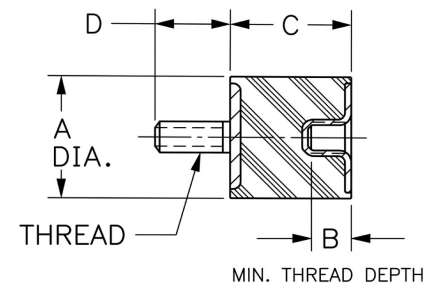

# VMB-2530H Sandwich Mounts Metric Thread Type 2

**Item #** VMB-2530H Sandwich Mounts Metric Thread Type 2  
**Manufacturer:** RPM Mechanical Inc

## Specifications

<b>A (in)</b>	<b>1</b>
<b>B (in)</b>	<b>0.24</b>
<b>C (in)</b>	<b>1.18</b>
<b>Compression Spring Rate Kc (Imperial)</b>	<b>8.1</b>
<b>Compression Spring Rate Kc (Metric)</b>	<b>46</b>
<b>Compression Static Load (lbs)</b>	<b>37</b>
<b>Compression Static Load (Metric)</b>	<b>167</b>
<b>D (in)</b>	<b>0.71</b>
<b>Durometer</b>	<b>43</b>
<b>Elastomer</b>	<b>Natural Rubber</b>
<b>Grade per SAE J429</b>	<b>4.6</b>
<b>Manufacturer</b>	<b>RPM Mechanical Inc.</b>
<b>Shear Spring Rate Ks (lbs/in)</b>	<b>2</b>

# VMB-2530H Sandwich Mounts Metric Thread Type 2

Item # VMB-2530H Sandwich Mounts Metric Thread Type 2  
 Manufacturer: RPM Mechanical Inc

## Specifications (Continued)

Shear Spring Rate Ks (Metric)	12
Shear Static Load (lbs)	12.5
Shear Static Load (Metric)	56
Thread Size	M6
Thread Type	Metric
Types	2

[Request for Quote](#)

[Contact Us](#)

**USA**  
 4392 Broadway  
 Depew, NY 14043