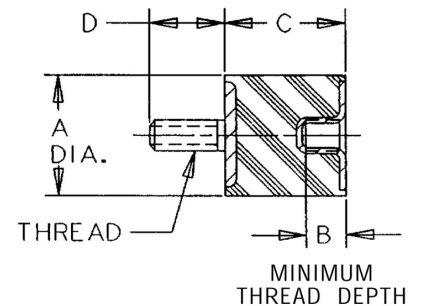

# VMB-2530H Sandwich Mounts Metric Thread Type 2

**Item #** VMB-2530H Sandwich Mounts Metric Thread Type 2  
**Manufacturer:** RPM Mechanical Inc

## Specifications

<b>A (in)</b>	<b>1</b>
<b>B (in)</b>	<b>0.24</b>
<b>C (in)</b>	<b>1.18</b>
<b>Compression Spring Rate Kc (Imperial)</b>	<b>8.1</b>
<b>Compression Spring Rate Kc (Metric)</b>	<b>46</b>
<b>Compression Static Load (lbs)</b>	<b>37</b>
<b>Compression Static Load (Metric)</b>	<b>167</b>
<b>D (in)</b>	<b>0.71</b>
<b>Durometer</b>	<b>43</b>
<b>Elastomer</b>	<b>Natural Rubber</b>
<b>Grade per SAE J429</b>	<b>4.6</b>
<b>Manufacturer</b>	<b>RPM Mechanical Inc.</b>
<b>Shear Spring Rate Ks (lbs/in)</b>	<b>2</b>

# VMB-2530H Sandwich Mounts Metric Thread Type 2

Item # VMB-2530H Sandwich Mounts Metric Thread Type 2  
 Manufacturer: RPM Mechanical Inc

## Specifications (Continued)

Shear Spring Rate Ks (Metric)	12
Shear Static Load (lbs)	12.5
Shear Static Load (Metric)	56
Thread Size	M6
Thread Type	Metric
Types	2

[Request for Quote](#)

[Contact Us](#)

**USA**  
 4392 Broadway  
 Depew, NY 14043