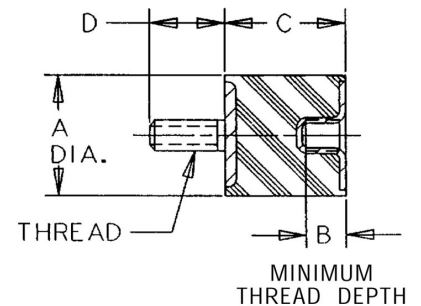

## Specifications

<b>A (in)</b>	<b>1</b>
<b>B (in)</b>	<b>0.24</b>
<b>C (in)</b>	<b>1.18</b>
<b>Compression Spring Rate Kc (Imperial)</b>	<b>8.1</b>
<b>Compression Spring Rate Kc (Metric)</b>	<b>46</b>
<b>Compression Static Load (lbs)</b>	<b>37</b>
<b>Compression Static Load (Metric)</b>	<b>167</b>
<b>D (in)</b>	<b>0.71</b>
<b>Durometer</b>	<b>43</b>
<b>Elastomer</b>	<b>Natural Rubber</b>
<b>Grade per SAE J429</b>	<b>4.6</b>
<b>Manufacturer</b>	<b>RPM Mechanical Inc.</b>
<b>Shear Spring Rate Ks (lbs/in)</b>	<b>2</b>

## Specifications (Continued)

Shear Spring Rate Ks (Metric)	12
Shear Static Load (lbs)	12.5
Shear Static Load (Metric)	56
Thread Size	M6
Thread Type	Metric
Types	2

[Request for Quote](#)

[Contact Us](#)

**USA**  
 4392 Broadway  
 Depew, NY 14043