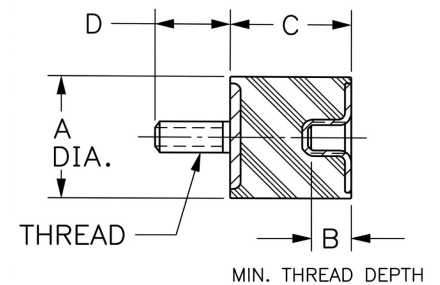

## Specifications

|                                       |                     |
|---------------------------------------|---------------------|
| A (in)                                | 1.18                |
| B (in)                                | 0.31                |
| C (in)                                | 1                   |
| Compression Spring Rate Kc (Imperial) | 55                  |
| Compression Spring Rate Kc (Metric)   | 333                 |
| Compression Static Load (lbs)         | 194                 |
| Compression Static Load (Metric)      | 476                 |
| D (in)                                | 0.5                 |
| Durometer                             | 68                  |
| Elastomer                             | Natural Rubber      |
| Grade per SAE J429                    | 1                   |
| Manufacturer                          | RPM Mechanical Inc. |
| Shear Spring Rate Ks (lbs/in)         | 11                  |

## Specifications (Continued)

|                               |              |
|-------------------------------|--------------|
| Shear Spring Rate Ks (Metric) | 67           |
| Shear Static Load (lbs)       | 64           |
| Shear Static Load (Metric)    | 288          |
| Thread Size                   | 5/16-18 UNC  |
| Thread Type                   | Standard UNC |
| Types                         | 2            |