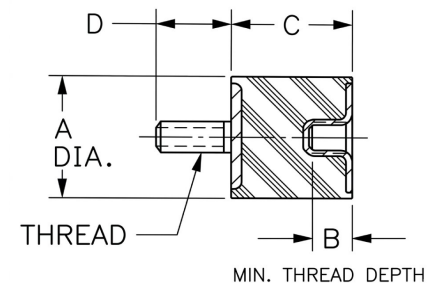

# VMB-3025LU Sandwich Mounts Unc Thread Type 2

Item # VMB-3025LU Sandwich Mounts Unc Thread Type 2

Manufacturer: RPM Mechanical Inc

## Specifications

|                                       |                     |
|---------------------------------------|---------------------|
| A (in)                                | 1.18                |
| B (in)                                | 0.31                |
| C (in)                                | 1                   |
| Compression Spring Rate Kc (Imperial) | 55                  |
| Compression Spring Rate Kc (Metric)   | 333                 |
| Compression Static Load (lbs)         | 194                 |
| Compression Static Load (Metric)      | 476                 |
| D (in)                                | 0.5                 |
| Durometer                             | 68                  |
| Elastomer                             | Natural Rubber      |
| Grade per SAE J429                    | 1                   |
| Manufacturer                          | RPM Mechanical Inc. |
| Shear Spring Rate Ks (lbs/in)         | 11                  |

# VMB-3025LU Sandwich Mounts Unc Thread Type 2

**Item #** VMB-3025LU Sandwich Mounts Unc Thread Type 2  
**Manufacturer:** RPM Mechanical Inc

## Specifications (Continued)

|                               |              |
|-------------------------------|--------------|
| Shear Spring Rate Ks (Metric) | 67           |
| Shear Static Load (lbs)       | 64           |
| Shear Static Load (Metric)    | 288          |
| Thread Size                   | 5/16-18 UNC  |
| Thread Type                   | Standard UNC |
| Types                         | 2            |