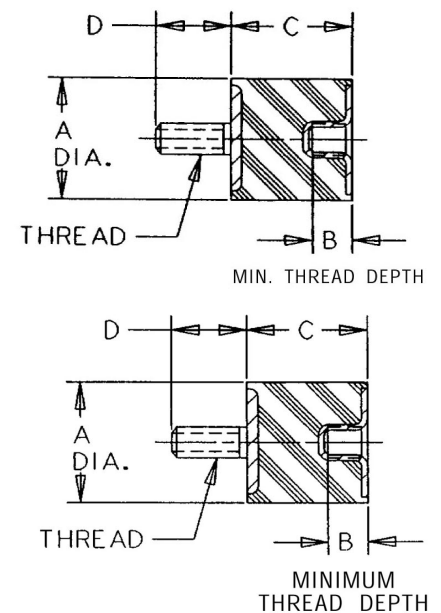

# VMB-7550B Sandwich Mounts Metric Thread Type 2

**Item #** VMB-7550B Sandwich Mounts Metric Thread Type 2  
**Manufacturer:** RPM Mechanical Inc

## Specifications

A (in)	3
B (in)	0.47
C (in)	2
Compression Spring Rate Kc (Imperial)	103
Compression Spring Rate Kc (Metric)	581
Compression Static Load (lbs)	793
Compression Static Load (Metric)	3526
D (in)	1.46
Durometer	57
Elastomer	Natural Rubber
Grade per SAE J429	4.6
Manufacturer	RPM Mechanical Inc.
Shear Spring Rate Ks (lbs/in)	20

## Specifications (Continued)

Shear Spring Rate Ks (Metric)	115
Shear Static Load (lbs)	264
Shear Static Load (Metric)	1175
Thread Size	M12
Thread Type	Metric
Types	2

[Request for Quote](#)

[Contact Us](#)