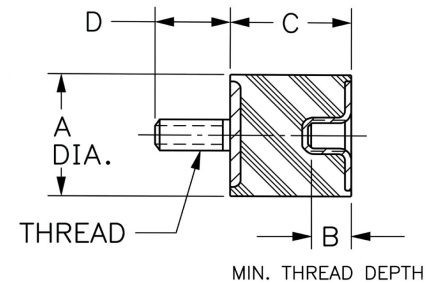

## Specifications

|                                       |                     |
|---------------------------------------|---------------------|
| A (in)                                | 3                   |
| B (in)                                | 1/2                 |
| C (in)                                | 2.15                |
| Compression Spring Rate Kc (Imperial) | 140                 |
| Compression Spring Rate Kc (Metric)   | 791                 |
| Compression Static Load (lbs)         | 1213                |
| Compression Static Load (Metric)      | 5396                |
| D (in)                                | 1.25                |
| Durometer                             | 68                  |
| Elastomer                             | Natural Rubber      |
| Grade per SAE J429                    | 1                   |
| Manufacturer                          | RPM Mechanical Inc. |
| Shear Spring Rate Ks (lbs/in)         | 29                  |

## Specifications (Continued)

|                               |              |
|-------------------------------|--------------|
| Shear Spring Rate Ks (Metric) | 167          |
| Shear Static Load (lbs)       | 953          |
| Shear Static Load (Metric)    | 1799         |
| Thread Size                   | 1/2-13 UNC   |
| Thread Type                   | Standard UNC |
| Types                         | 2            |