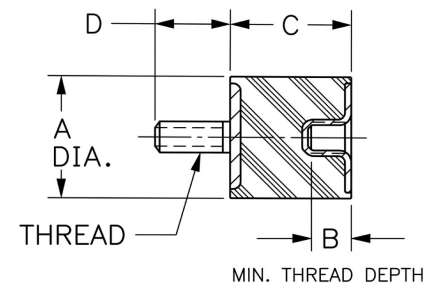

# VMB-7555LU Sandwich Mounts Unc Thread Type 2

**Item #** VMB-7555LU Sandwich Mounts Unc Thread Type 2  
**Manufacturer:** RPM Mechanical Inc

## Specifications

|                                       |                     |
|---------------------------------------|---------------------|
| A (in)                                | 3                   |
| B (in)                                | 1/2                 |
| C (in)                                | 2.15                |
| Compression Spring Rate Kc (Imperial) | 140                 |
| Compression Spring Rate Kc (Metric)   | 791                 |
| Compression Static Load (lbs)         | 1213                |
| Compression Static Load (Metric)      | 5396                |
| D (in)                                | 1.25                |
| Durometer                             | 68                  |
| Elastomer                             | Natural Rubber      |
| Grade per SAE J429                    | 1                   |
| Manufacturer                          | RPM Mechanical Inc. |
| Shear Spring Rate Ks (lbs/in)         | 29                  |

## Specifications (Continued)

|                               |              |
|-------------------------------|--------------|
| Shear Spring Rate Ks (Metric) | 167          |
| Shear Static Load (lbs)       | 953          |
| Shear Static Load (Metric)    | 1799         |
| Thread Size                   | 1/2-13 UNC   |
| Thread Type                   | Standard UNC |
| Types                         | 2            |