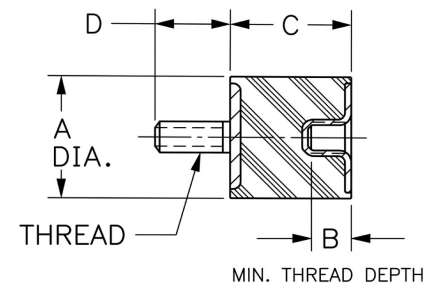

# VMB-9764BU Sandwich Mounts Unc Thread Type 2

**Item #** VMB-9764BU Sandwich Mounts Unc Thread Type 2  
**Manufacturer:** RPM Mechanical Inc

## Specifications

A (in)	0.38
B (in)	0.19
C (in)	0.25
Compression Spring Rate Kc (Imperial)	49
Compression Spring Rate Kc (Metric)	274
Compression Static Load (lbs)	23
Compression Static Load (Metric)	103
D (in)	0.38
Durometer	57
Elastomer	Natural Rubber
Grade per SAE J429	1
Manufacturer	RPM Mechanical Inc.
Shear Spring Rate Ks (lbs/in)	6

## Specifications (Continued)

Shear Spring Rate Ks (Metric)	31
Shear Static Load (lbs)	8
Shear Static Load (Metric)	34
Thread Size	8-32 UNC
Thread Type	Standard UNC
Types	2

[Request for Quote](#)

[Contact Us](#)