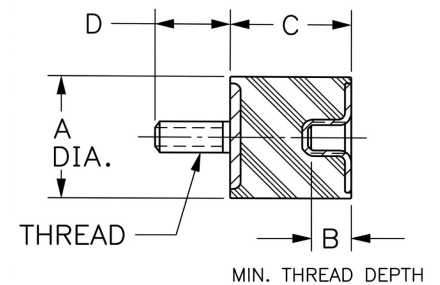

## Specifications (Continued)

Shear Spring Rate Ks (Metric)	31
Shear Static Load (lbs)	8
Shear Static Load (Metric)	34
Thread Size	8-32 UNC
Thread Type	Standard UNC
Types	2

[Request for Quote](#)

[Contact Us](#)