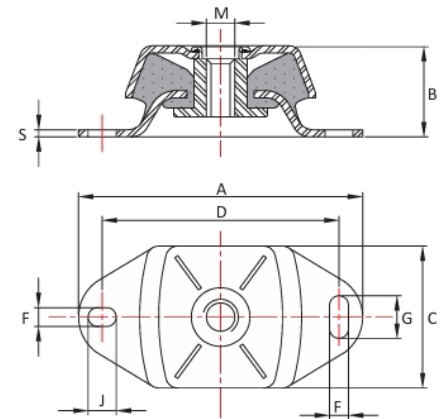

VMS-1600-45-M12 Marine Mount

Item # VMS-1600-45-M12 Marine Mount

Specifications

A (mm)	120
B (mm)	38.5
C (mm)	60
D (mm)	100
F (mm)	11
G (mm)	14
J (mm)	11
M (mm)	M12
S (mm)	3
Max Load (kg)	50

[Request for Quote](#)